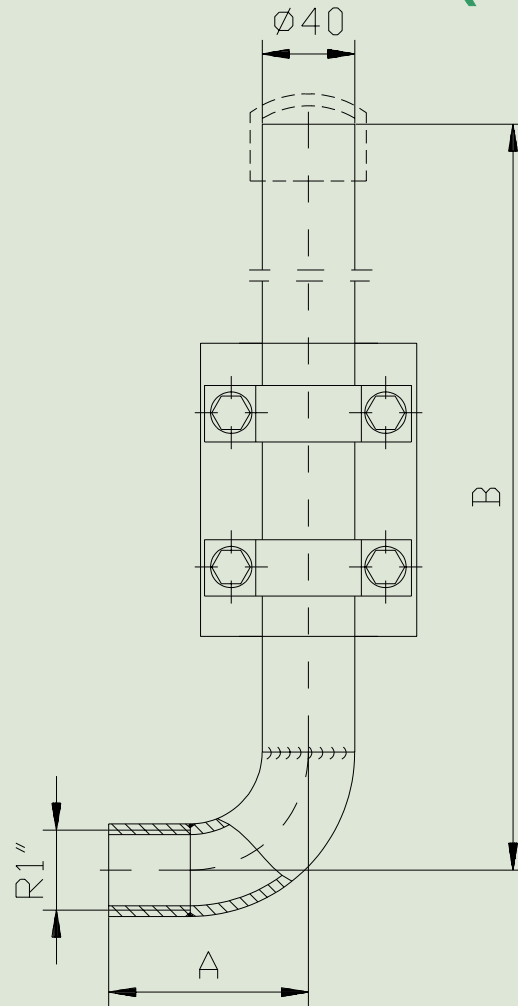

ISI Europa's MLSS Meter

MLSS Transmitter

Model : 7110MTF

- DC 4-20mA (MLSS)
- %, g/l, mg/l (ppm), NTU 가
- 2 line 14mm LED
- Outdoor enclosure IP 65
-

MLSS Sensor

Model : 7002 SWMF-T

- 0 ~ 6,000 ppm, 0 ~ 6 g/l NS
(NS:normal activated sludge)
- 90°-scattered-light with pulsed infrared light,
wavelength 880 nm
- Wiper
- 0 ~ 50 °C, Max 6 bar

ISI Europa's MLSS Meter

(1)

Display 전면부

ISI Europa's MLSS Meter

(2)

ISI Europa's MLSS Meter

(3)

ISI Europa's MLSS Meter

(4)

ISI Europa's MLSS Meter

(5)