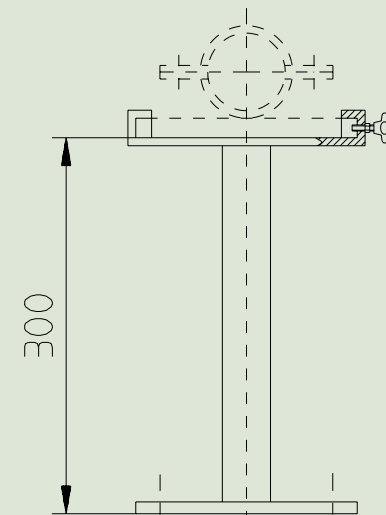

ISI Europa's MLSS Meter

MLSS Transmitter

Model : 7110MTF

- DC 4-20mA (MLSS)
- %, g/l, mg/l (ppm), NTU 가
- 2 line 14mm LED
- Outdoor enclosure IP 65
-

MLSS Sensor

Model : 7002 SWMF-T

- 0 ~ 6,000 ppm, 0 ~ 6 g/l NS
(NS:normal activated sludge)
- 90°-scattered-light with pulsed infrared light,
wavelength 880 nm
- Wiper
- 0 ~ 50 °C, Max 6 bar

ISI Europa's MLSS Meter

(1)

Display 전면부

ISI Europa's MLSS Meter

(2)

ISI Europa's MLSS Meter

(3)

ISI Europa's MLSS Meter