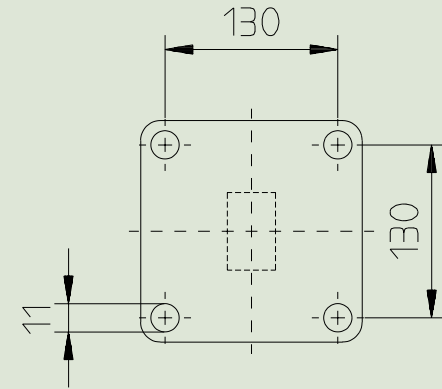

ISI Europa's MLSS Meter

MLSS Transmitter

Model : 7110MTF

- DC 4-20mA (MLSS)
- %, g/l, mg/l (ppm), NTU 가
- 2 line 14mm LED
- Outdoor enclosure IP 65
-

MLSS Sensor

Model : 7002 SWMF-T

- 0 ~ 6,000 ppm, 0 ~ 6 g/l NS
(NS:normal activated sludge)
- 90°-scattered-light with pulsed infrared light,
wavelength 880 nm
- Wiper
- 0 ~ 50 °C, Max 6 bar

ISI Europa's MLSS Meter

(1)

Display 전면부

ISI Europa's MLSS Meter

(2)

ISI Europa's MLSS Meter

(3)

ISI Europa's MLSS Meter