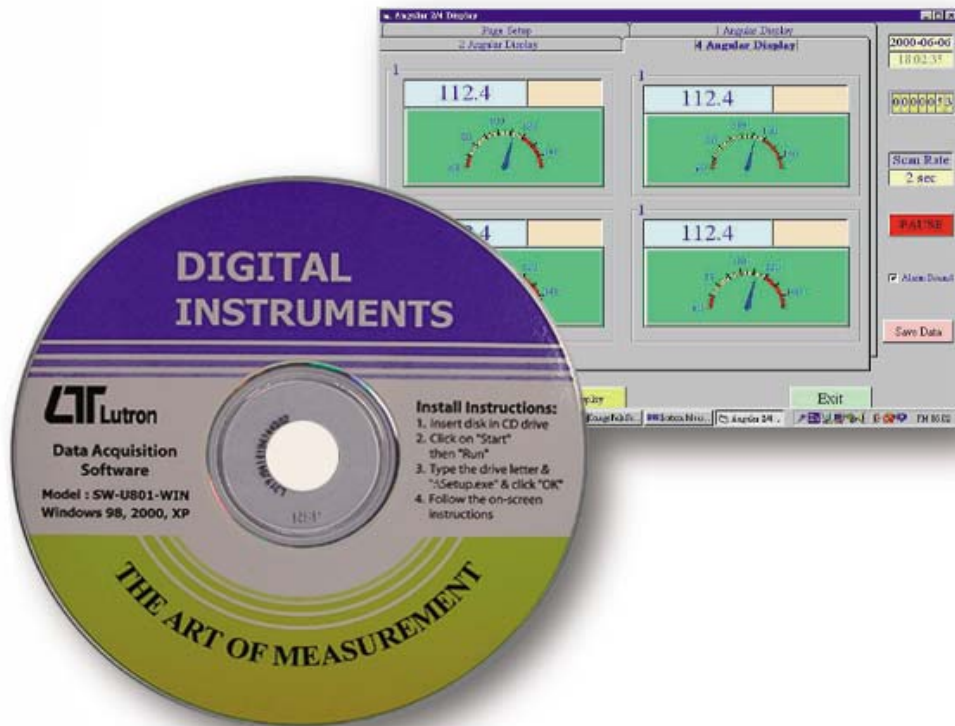

Multi-Displays

DATA ACQUISITION SOFTWARE

Model : SW-U801-WIN

ISO-9001, CE, IEC1010

FEATURES

The SW-U801-WIN is a multi-displays (1/2/4/6/8 displays) powerful WINDOWS program available for WIN 95 & WIN 98, which enables you to cooperate the LUTRON's instruments. It also provides the functions of data logging system, text display, angular display, chart display, data recorder high/low limit, data query, text report, chart report.. .xxx.mdb, xxx.txt data file can be retrieved for EXCELL, ACCESS., wide intelligent applications.

LUTRON ELECTRONIC

The Art of Measurement

MULTI-DISPLAYS DATA ACQUISITION SOFTWARE

Model : SW-U801-WIN

INTRODUCTION

The SW-U801-WIN is a multi-displays (1/2/4/6/8 displays) powerful WINDOWS program available for WIN 95 & WIN 98, which enables you to cooperate the LUTRON's instruments. It also provides the functions of data logging system, text display, angular display, chart display, data recorder high/low limit, data query, text report, chart report.. .xxx.mdb data file can be retrieved for EXCELL, ACESS., wide intelligent applications.