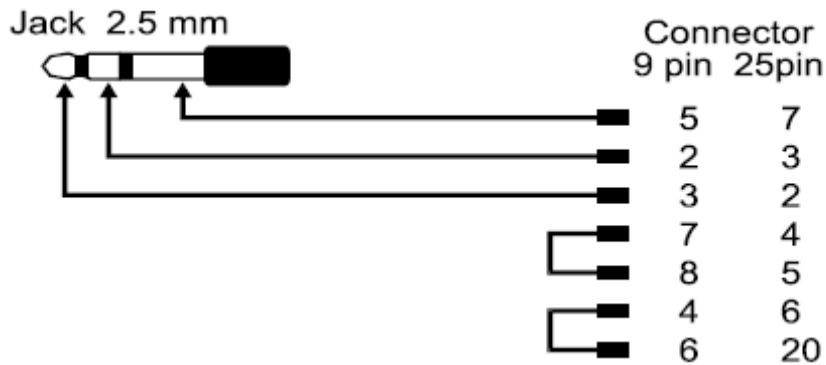

RS232 cable with 9 pin male/female connector – 2.5mm ear plug

On the picture a scheme of connecting the meter with a PC is showed. On the right side of the picture way of connecting from the side of computer for 9 and 25 pin connector with the correct numbers of pins.