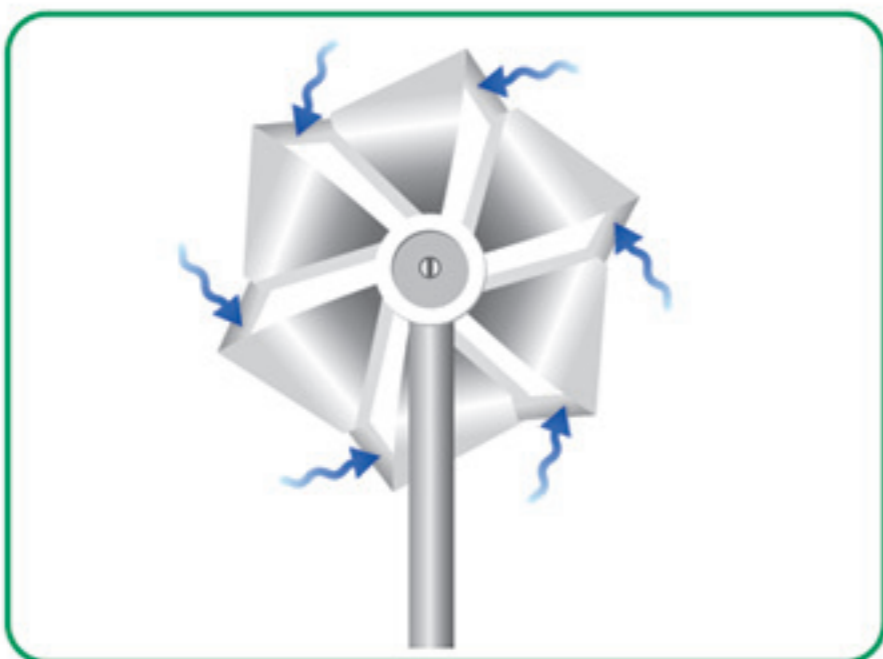

Pygmy 625

Price 622

FM (Rod)

GM (Cable)

HM (FM+GM)

Type AA

All directions

Impeller